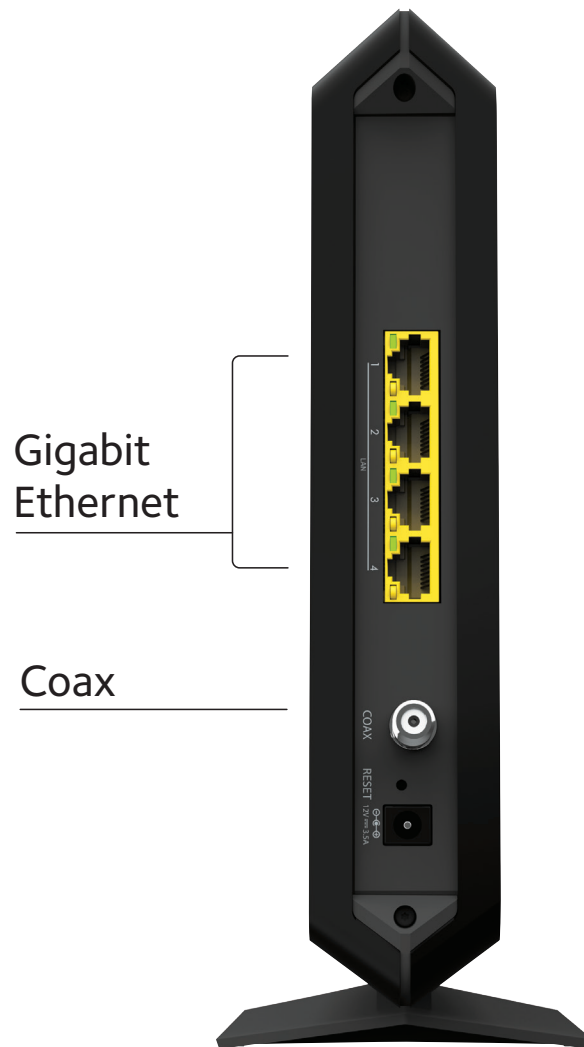

Connection Diagram