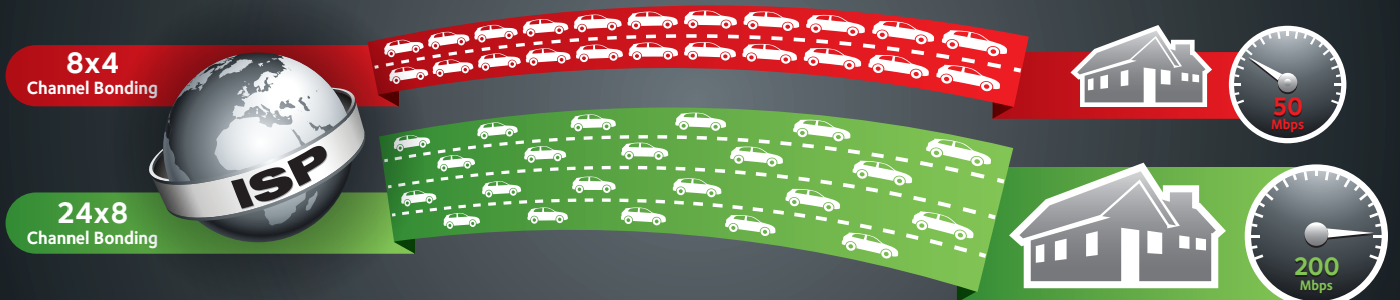

PARENTAL CONTROLS—Web site filtering for all your connected devices

GUEST NETWORK ACCESS—Separate & secure access for guests

SECURE WIFI CONNECTIONS—High level wireless security with WPA/WPA2

FASTER INTERNET DURING PEAK HOURS

The Benefits of 24x8 Channel Bonding

Like lanes on a highway, cable Internet providers use data channels to deliver the Internet to your home. The more channels your cable modem router has, the more you avoid peak congestion, maintain fast download speeds and get the most reliable Internet connection. The Nighthawk WiFi Cable Modem Router supports industry-leading 24 downstream channels and the fastest cable Internet speed tiers.

BEAMFORMING+

For more
reliable connections.

BEAMFORMING+—FOR MORE RELIABLE CONNECTIONS

Unlike typical WiFi routers that just blast the WiFi signals in all directions, with Beamforming+ the router & device communicate with each other, so the router can directly beam the WiFi signal to the device. The result is a stronger, faster, more reliable connection that is locked in even when the device is moved around the home.