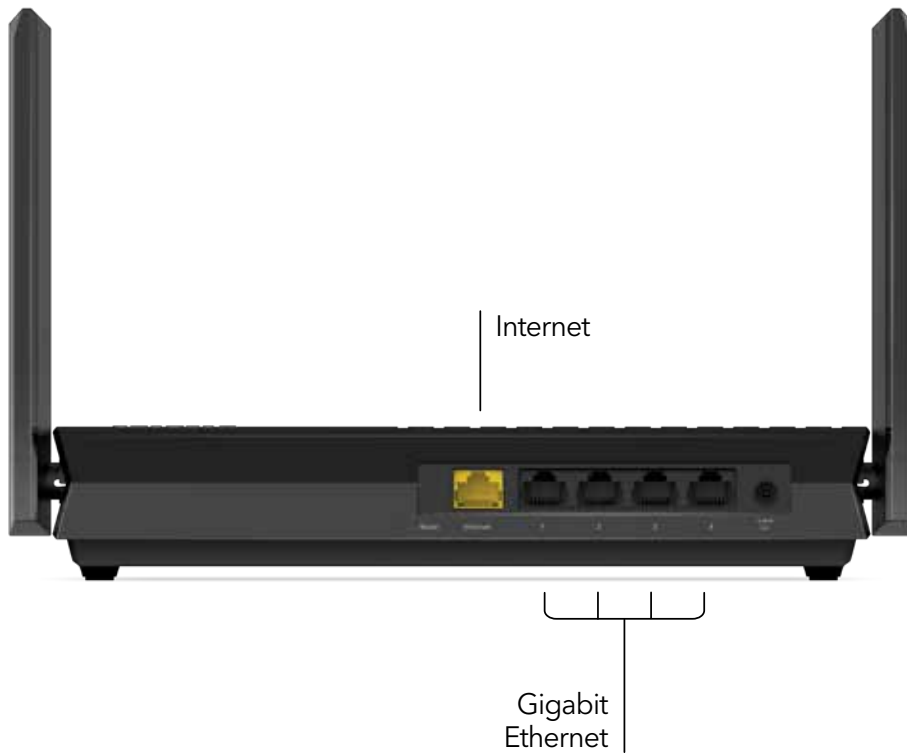

Connection Diagram