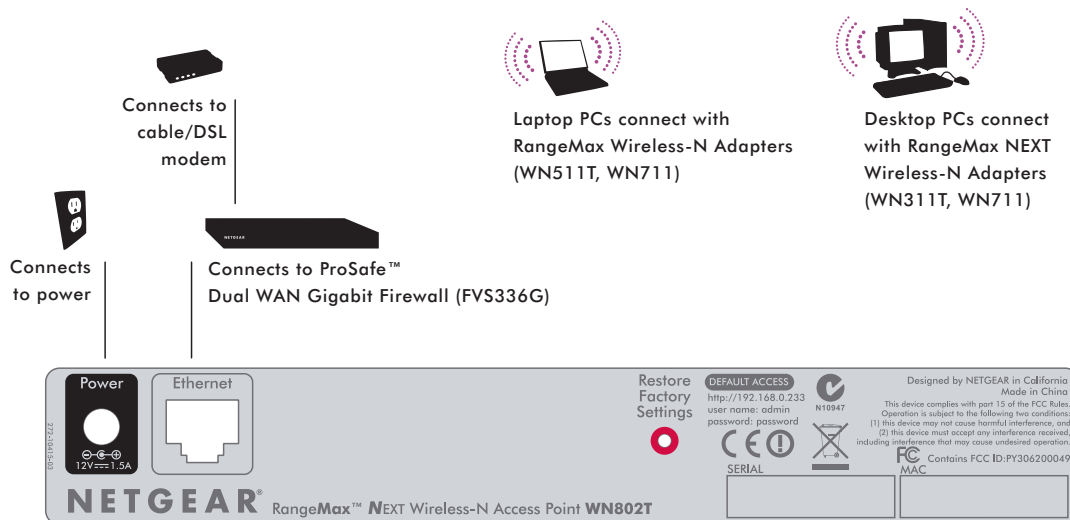

System Requirements

- 2.4 GHz 802.11n draft specification adapter or 2.4 GHz 802.11b/g wireless adapter. Alternatively, an Ethernet adapter and cable for each computer Microsoft® Windows 98, Me, 2000, XP, Mac® OS, UNIX®, or Linux®
- Internet Explorer® 6.0, or later
- We recommend using this product with RangeMax Wireless Adapters (WN511B, WN311B, WN711)

Standards

- IEEE 802.11n draft 2.0, 2.4 GHz
- IEEE 802.11g
- IEEE 802.11b

Advanced Features

- Wi-Fi Multimedia™ (WMM) to optimize audio, video, and voice applications
- Wi-Fi Multimedia Power Save (WMM-PS, a.k.a., Unscheduled Automatic Power Save Delivery (u-APSD)) to save battery life on Wi-Fi phones
- Wireless Distribution System (WDS)(repeater mode)

Physical Specifications

- Dimensions: 225.5 x 172 x 39 mm (8.9 x 6.8 x 1.5 in)
- Weight: .56 kg (1.2 lb)

Security

- Wi-Fi protected Access (WPA2-PSK, WPA-PSK) Wired Equivalent Privacy (WEP) 64 bit, 128 bit encryption for IEEE 802.11b and IEEE802.11g
- Wireless access control to identify authorized wireless network devices
- MAC address authentication
- 802.1x RADIUS support with EAP, TLS, TTLS, PEAP

Warranty

- NETGEAR 1-year Warranty

Package Contents

- RangeMax NEXT Wireless-N Access Point (WN802Tv1)
- 12V, 1.5A power adapter, localized to country of sale
- Ethernet cable
- Stand
- Wall-mount kit
- Resource CD
- Installation guide
- Warranty/support information card

NETGEAR Related Products

- WN511B RangeMax Wireless-N Notebook Adapter
- WN311B RangeMax Wireless-N PCI Adapter
- WN711 RangeMax Wireless-N ExpressCard Adapter

Ordering Information

- North America: WN802TNA
- Italy, Sweden, France and Germany: WN802TIS
- UK: WN802TUK
- Germany: WN802TGR
- Australia/Pacific: WN802TAU

NETGEAR®

350 E. Plumeria Drive
San Jose, CA 95134-1911 USA
1-888-NETGEAR (638-4327)
E-mail: info@NETGEAR.com
www.NETGEAR.com

© 2008 NETGEAR, Inc. NETGEAR, the NETGEAR Logo, NETGEAR Digital Entertainer Logo, Connect with Innovation, FrontView, IntelliFi, PowerShift, ProSafe, RAIDar, RAIDiator, X-RAID, RangeMax, ReadyNAS and Smart Wizard are trademarks of NETGEAR, Inc. in the United States and/or other countries. Other brand names mentioned herein are for identification purposes only and may be trademarks of their respective holder (s). Information is subject to change without notice. All rights reserved.

* Free basic installation support provided for 90 days from date of purchase. Advanced product features and configurations are not included in free basic installation support; optional premium support available.

†“N”, “Wireless-N” and “draft 802.11n” refer to Wi-Fi certification of IEEE 802.11n draft specification version 2.0 only.