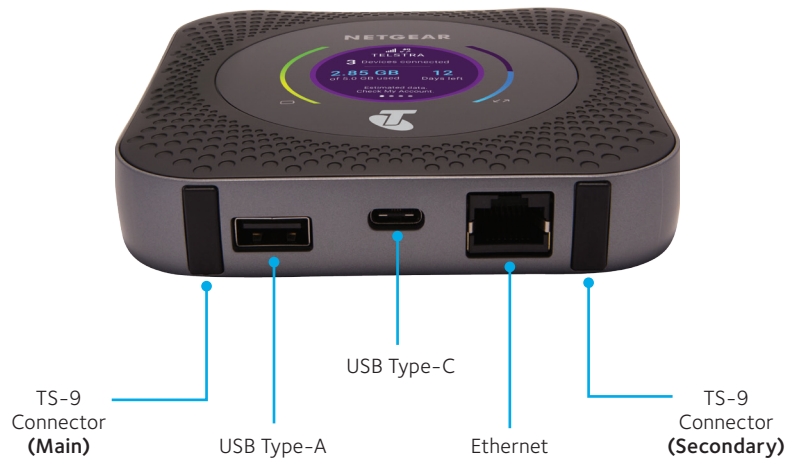

Battery Life

- All day & Night - 5040mAh battery for all day use

External Ports

- Ethernet Port
- USB-C Port
- Dual TS-9 external 3G/4G antennas connectors

Package Contents

- NETGEAR Nighthawk M1 Mobile Router
- Removable Lithium Ion (Li-ion) Battery
- AC charger and USB Type-C cable
- Quick Start Guide
- Manufacturer's warranty card

NETGEAR® Nighthawk®

Nighthawk® M1 Mobile Router

Data Sheet

As your ultimate travel router, the Nighthawk M1 is a **premium mobile WiFi router, plus MORE**

SUPER FAST WIRELESS INTERNET

MEDIA STREAMING

PARENTAL CONTROL