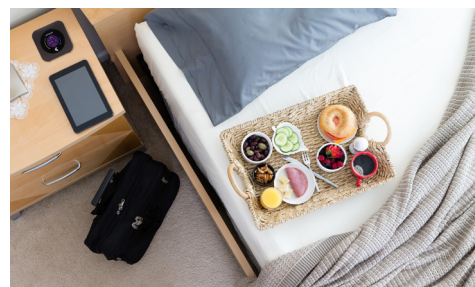

Keep your Nighthawk® M1 and entire team connected

ON THE ROAD

Portable for taking it with you anywhere

COMING SOON

HOME AWAY FROM HOME

Portable camera monitoring with the mobile router as a base station for Arlo cameras