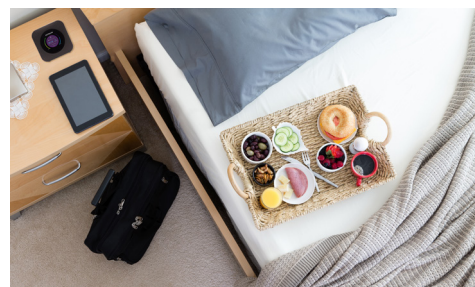

#### HOME AWAY FROM HOME

Portable camera monitoring with the Mobile Hotspot Router as a base station for Arlo cameras