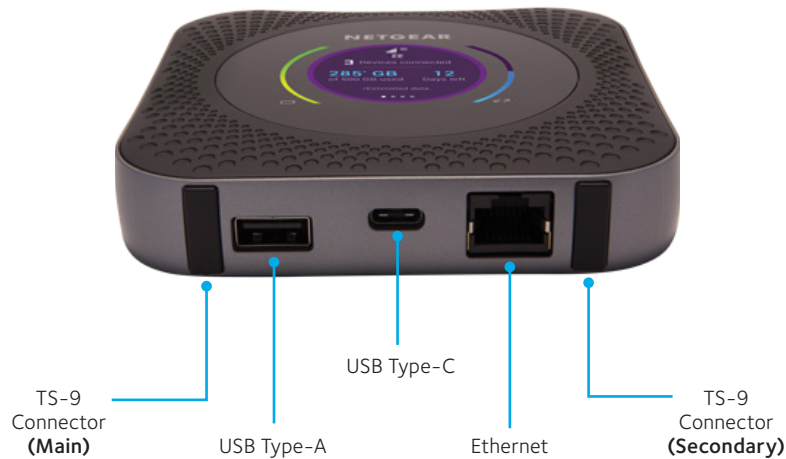

NETGEAR® Nighthawk®

Nighthawk® Mobile Hotspot Router

Data Sheet

As your ultimate travel router, the Nighthawk Mobile Hotspot Router is a **premium mobile WiFi router, plus MORE**

SUPER FAST WIRELESS INTERNET

MEDIA STREAMING

PARENTAL CONTROL

LONG LASTING BATTERY

ARLO SUPPORT

DUAL BAND DUAL CONCURRENT WIFI

TRAVEL ROUTER

IMPROVED JUMPBOOST

SIMPLE INTUITIVE APP DRIVEN USER EXPERIENCE