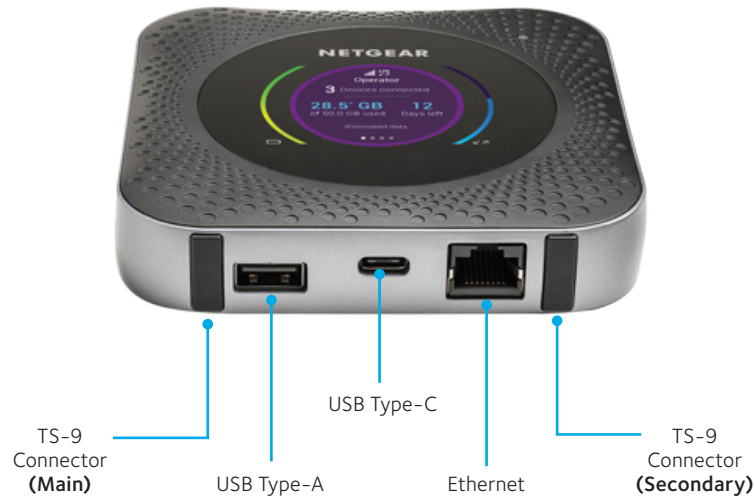

#### External Ports

- Ethernet Port
- USB-C Port
- Dual TS-9 external 3G/4G antennas connectors

#### Package Contents

- NETGEAR Nighthawk Mobile hotspot Router
- Removable Lithium Ion (Li-ion) Battery
- AC charger and USB Type-C cable
- Quick Start Guide

# NETGEAR® Nighthawk®

Nighthawk® Mobile Hotspot Router

Data Sheet

As your ultimate travel router, the Nighthawk Mobile Hotspot Router is a **premium mobile WiFi router**, plus **MORE**

**SUPER FAST WIRELESS INTERNET**