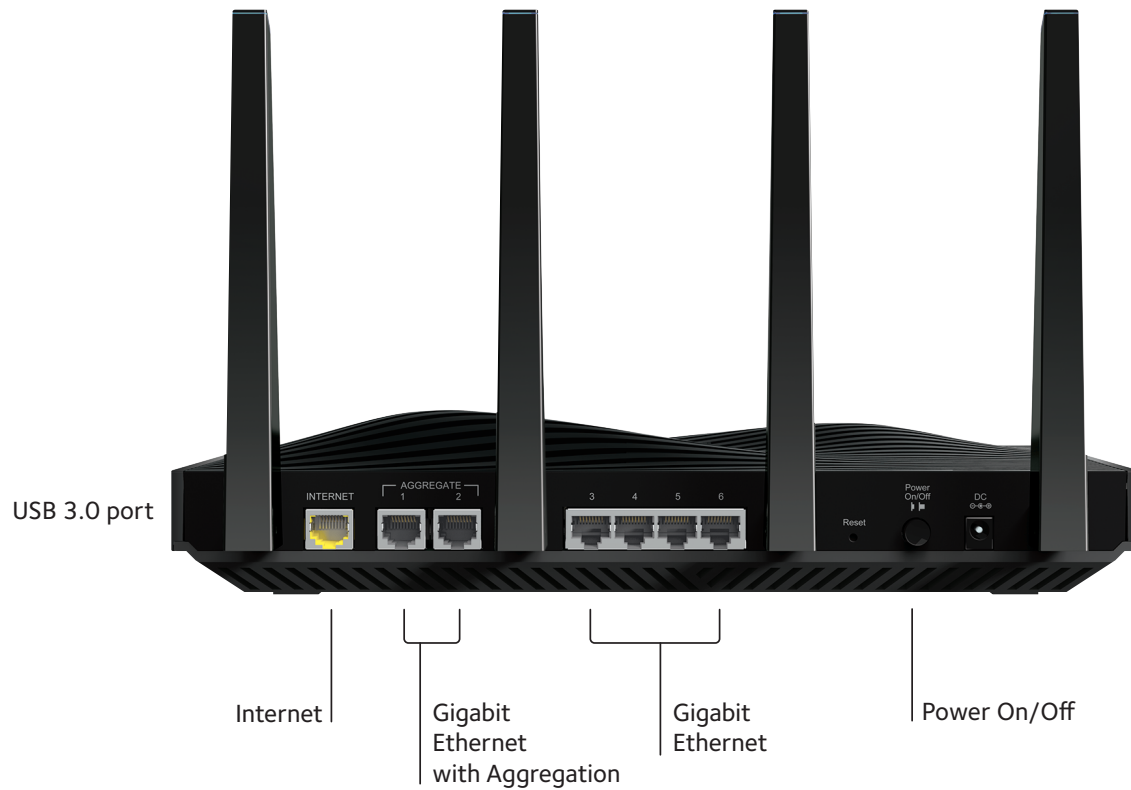

Connection Diagram