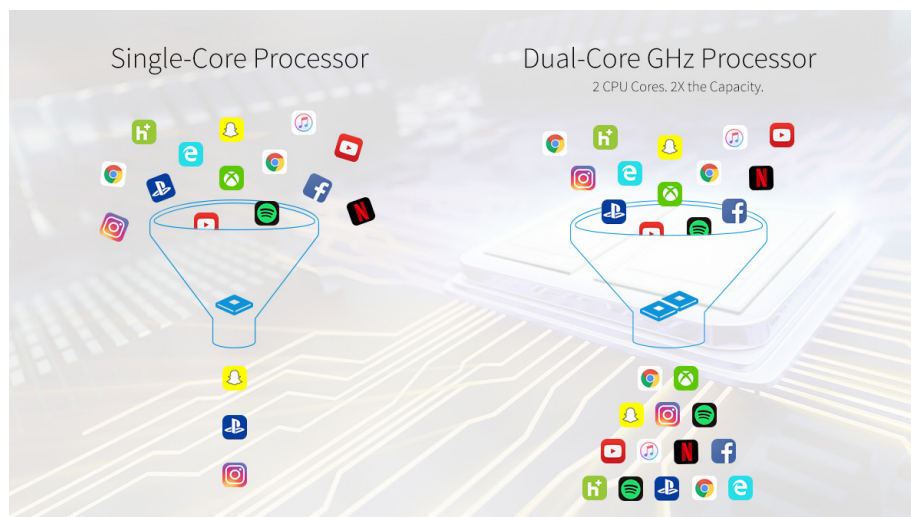

Powerful Dual Core 1.4GHz processor for faster processing

Basic WiFi routers use simple single core processors to connect WiFi devices to the Internet.

Nighthawk X8 delivers Tri-band WiFi, quad-stream performance on each band, Multi-User MIMO capable, has 6 Gigabit LAN ports with Port Aggregation, and USB interface to connect external USB storage. Using a single core processor would cause severe performance issues as various processes compete for CPU power.

That's why the X8 utilizes a powerful 1.4GHz dual core processor to separate processes and prioritize high-performance WiFi connections to get maximum combined WiFi speeds of up to 5Gbps.