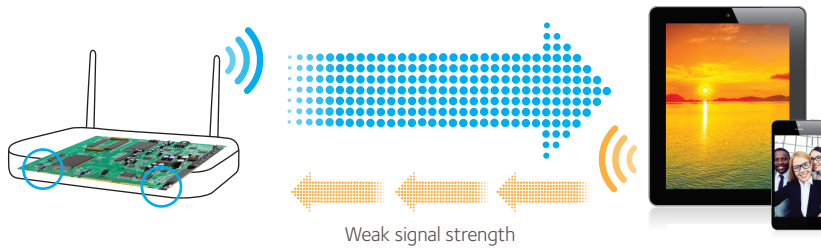

Traditional WiFi router has harder time receiving weaker mobile device signals.