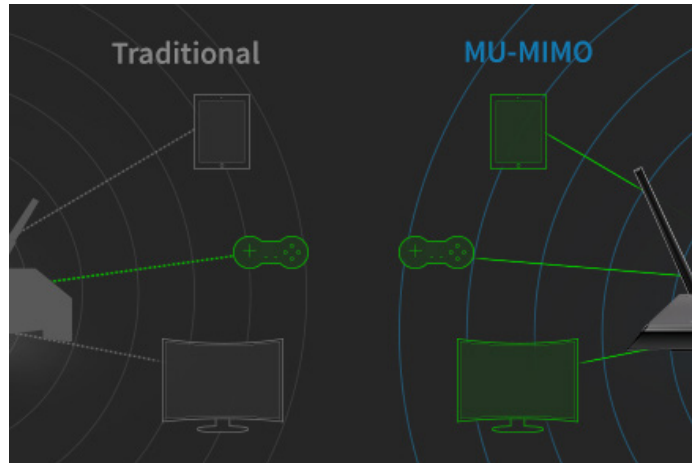

LED ON/OFF Button—Easily turn LEDs on or off

Security

Maintain high security across your network to ensure your privacy & family is safe while online. Whether it's preventing phishing & spyware or just limiting access for kids & guests, NETGEAR has you covered.

ENHANCED PARENTAL CONTROLS—Manage web site access by family member & device

GUEST NETWORK ACCESS—Separate & secure access for guests

SECURE WiFi CONNECTIONS—High level wireless security with WPA/WPA2

PERSONAL FTP SERVER—Customized free URL to create FTP server

VPN SUPPORT—OpenVPN Connect app on iOS and Android® allows remote secure access to the home network

Multi-User MIMO (MU-MIMO*)

Using Multi-User MIMO technology, NETGEAR routers can stream data to multiple devices simultaneously. With MU-MIMO, your WiFi network can deliver faster throughput to every MU-MIMO connected device. That means faster downloads and smoother streaming for your devices.

**MU-MIMO capability requires both router and client device to support MU-MIMO.

Tri-Band WiFi

The Nighthawk X8 AC5000 Smart WiFi Router with breakthrough Tri-Band WiFi technology delivers a massive combined wireless speed of up to 5Gbps. X8 optimizes WiFi performance by intelligently assigning every device to the fastest WiFi band possible and doing so allows devices to connect at their maximum speed. Load Balancing distributes WiFi devices ensuring usage of both the 5GHz WiFi bands. Even if everyone and everything in the home that's connected to the Internet is streaming, gaming, working, playing, socializing or updating at the same time, the X8 won't miss a beat—you'll enjoy seamless clarity and zero lag.