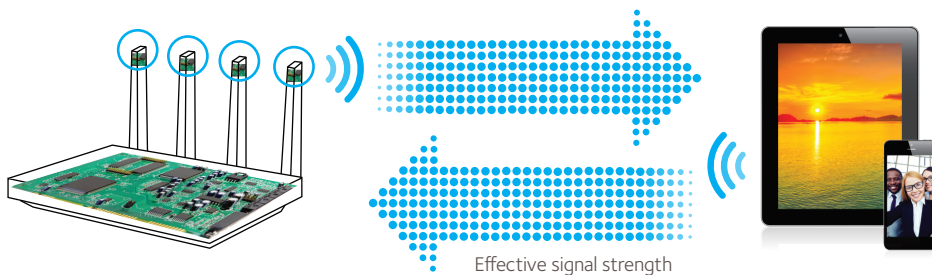

Nighthawk X8 Active antennas compensate for weaker mobile device signals and effectively improve signal strength.