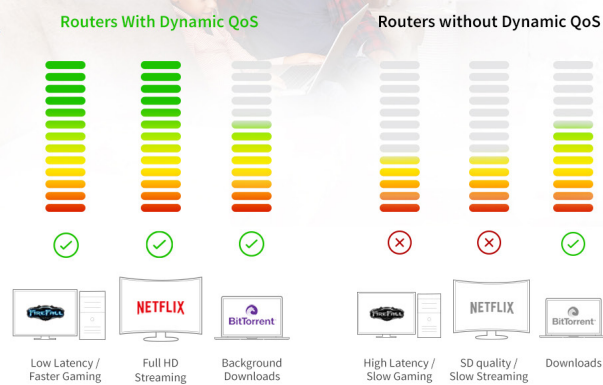

Tri-Band WiFi provides 3 dedicated WiFi Bands
Optimized speeds for all WiFi devices

- FAST**
WiFi Band 1
2.4GHz - Up to 600Mbps
All Legacy
WiFi Devices
- FASTER**
WiFi Band 2
5GHz - Up to 2.166Gbps
Dual Band
WiFi Devices
- FASTEST**
WiFi Band 3
5GHz - Up to 2.166Gbps
Newer Dual Band AC
WiFi Devices

Dynamic Quality of Service (QoS)

If you like gaming and streaming videos, then you can benefit from Dynamic Quality of Service (QoS).

Dynamic QoS automatically prioritizes bandwidth to latency sensitive applications like online gaming and video streaming by recognizing application and device information as well as bandwidth needs. Dynamic QoS will also ensure that lower priority applications like file downloads will never get completely stopped.

DYNAMIC QUALITY OF SERVICE

Prioritizes traffic based on devices and applications.

Allocate available bandwidth to keep optimal experiences intact across applications and devices.

Powerful Dual Core 1.4GHz processor for faster processing

Basic WiFi routers use simple single core processors to connect WiFi devices to the Internet.

Nighthawk X8 delivers Tri-band WiFi, quad-stream performance on each band, Multi-User MIMO capable, has 6 Gigabit LAN ports with Port Aggregation, and USB interface to connect external USB storage. Using a single core processor would cause severe performance issues as various processes compete for CPU power.