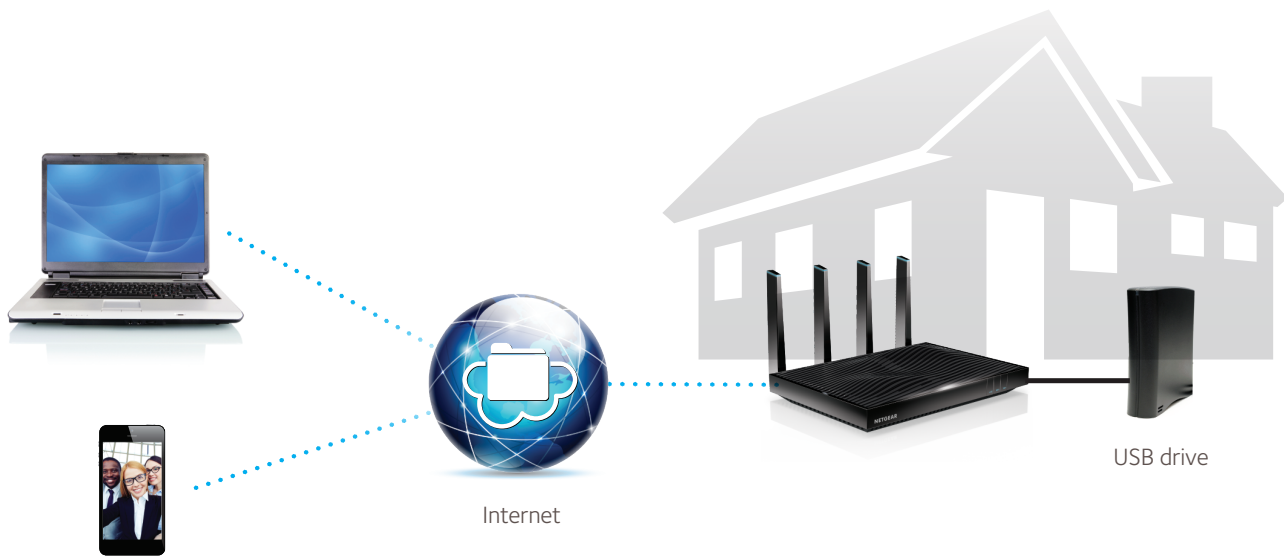

ReadyCLOUD® USB Access—Access Your Files Wherever, Whenever

Access and share your files via secure, personal cloud storage with NETGEAR ReadyCLOUD® USB Access. Once you've connected your USB drive to your NETGEAR Nighthawk X8 and uploaded all your favorite files, you can enjoy the convenience and accessibility anytime & anywhere you have an Internet connection. No fees, storage limitations, or privacy concerns of cloud storage services. Using the ReadyCLOUD mobile app or web portal, you'll now have anytime, anywhere access to your USB drive at home... it's that easy!

- Setup your and access ReadyCLOUD via the web portal <http://readycloud.netgear.com/>
- Download mobile app for Android <https://play.google.com/store/apps/details?id=com.netgear.readycloud&hl=en>
- Download mobile app for iOS <https://itunes.apple.com/us/app/readycloud/id700730254?mt=8>

With ReadyCLOUD, remotely access your files stored at home through the browser or smartphone app.